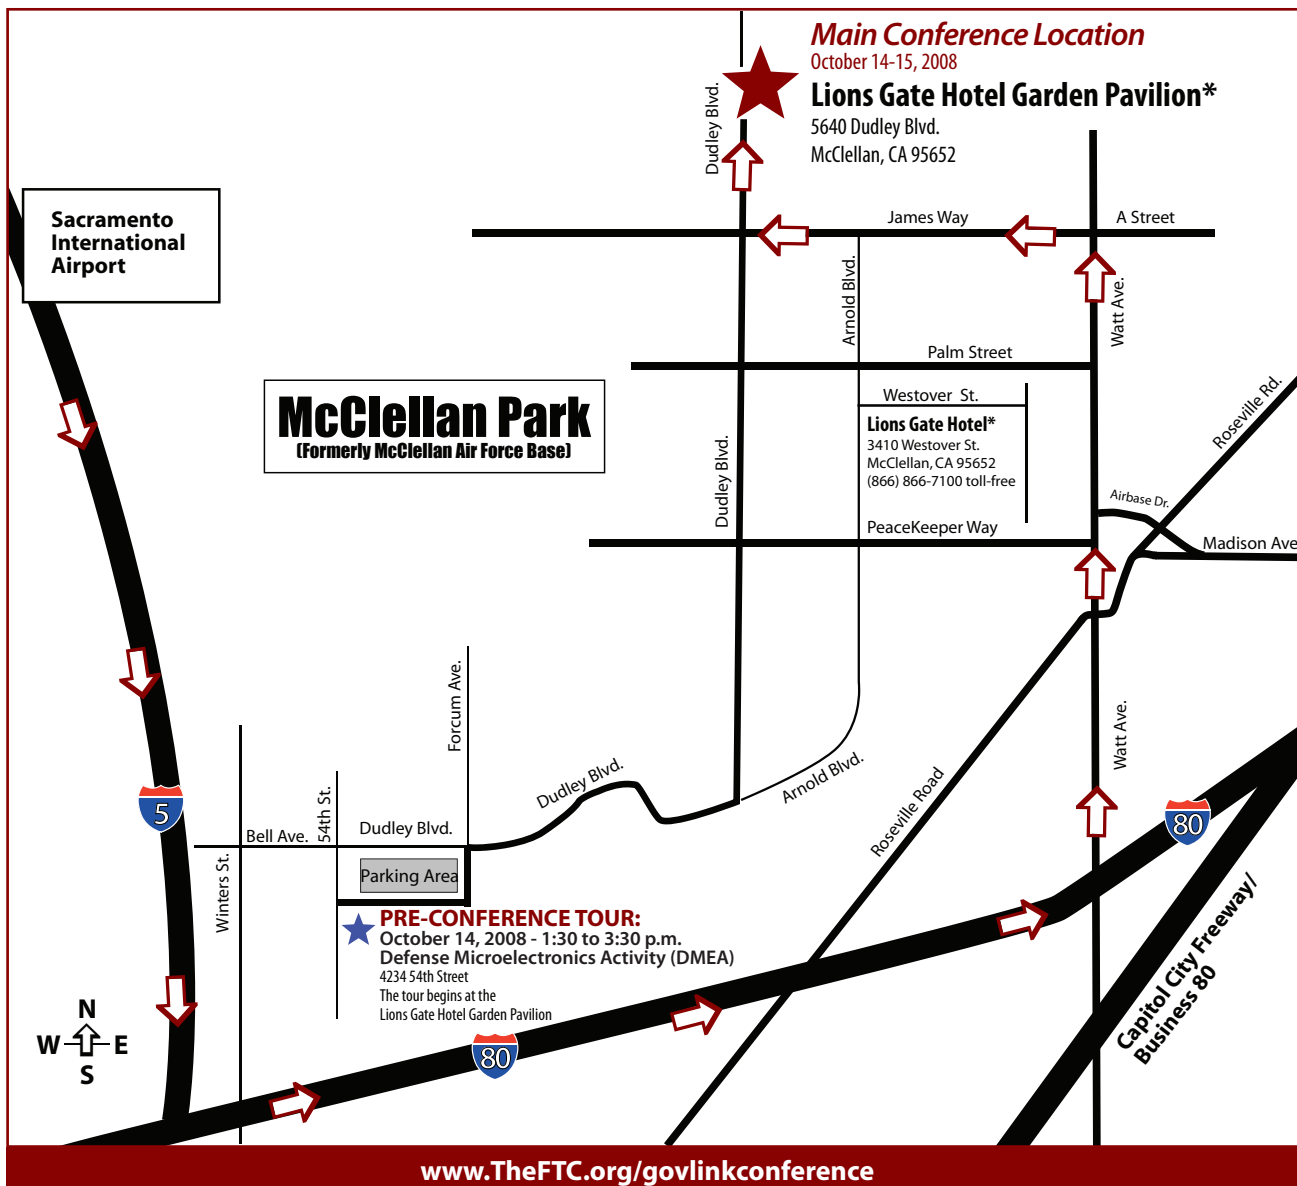

October 14-15, 2008

map not to scale

Driving directions from the airport to the Lions Gate Hotel Garden Pavilion:

1. Merge onto I-5 South toward Sacramento.
2. Merge onto I-80 East via exit 522 toward Reno (travel approximately 6 miles).
3. Take the Watt Ave. North exit, turn left at James Way, after one block, turn right on Dudley Blvd.

***Note:** The Lions Gate Hotel Garden Pavilion is two blocks away from the Lions Gate Hotel. The pre-conference tour begins at the Lions Gate Hotel Garden Pavilion and transportation is not provided. For more information or questions, please call The Federal Technology Center at 916.334.9388.